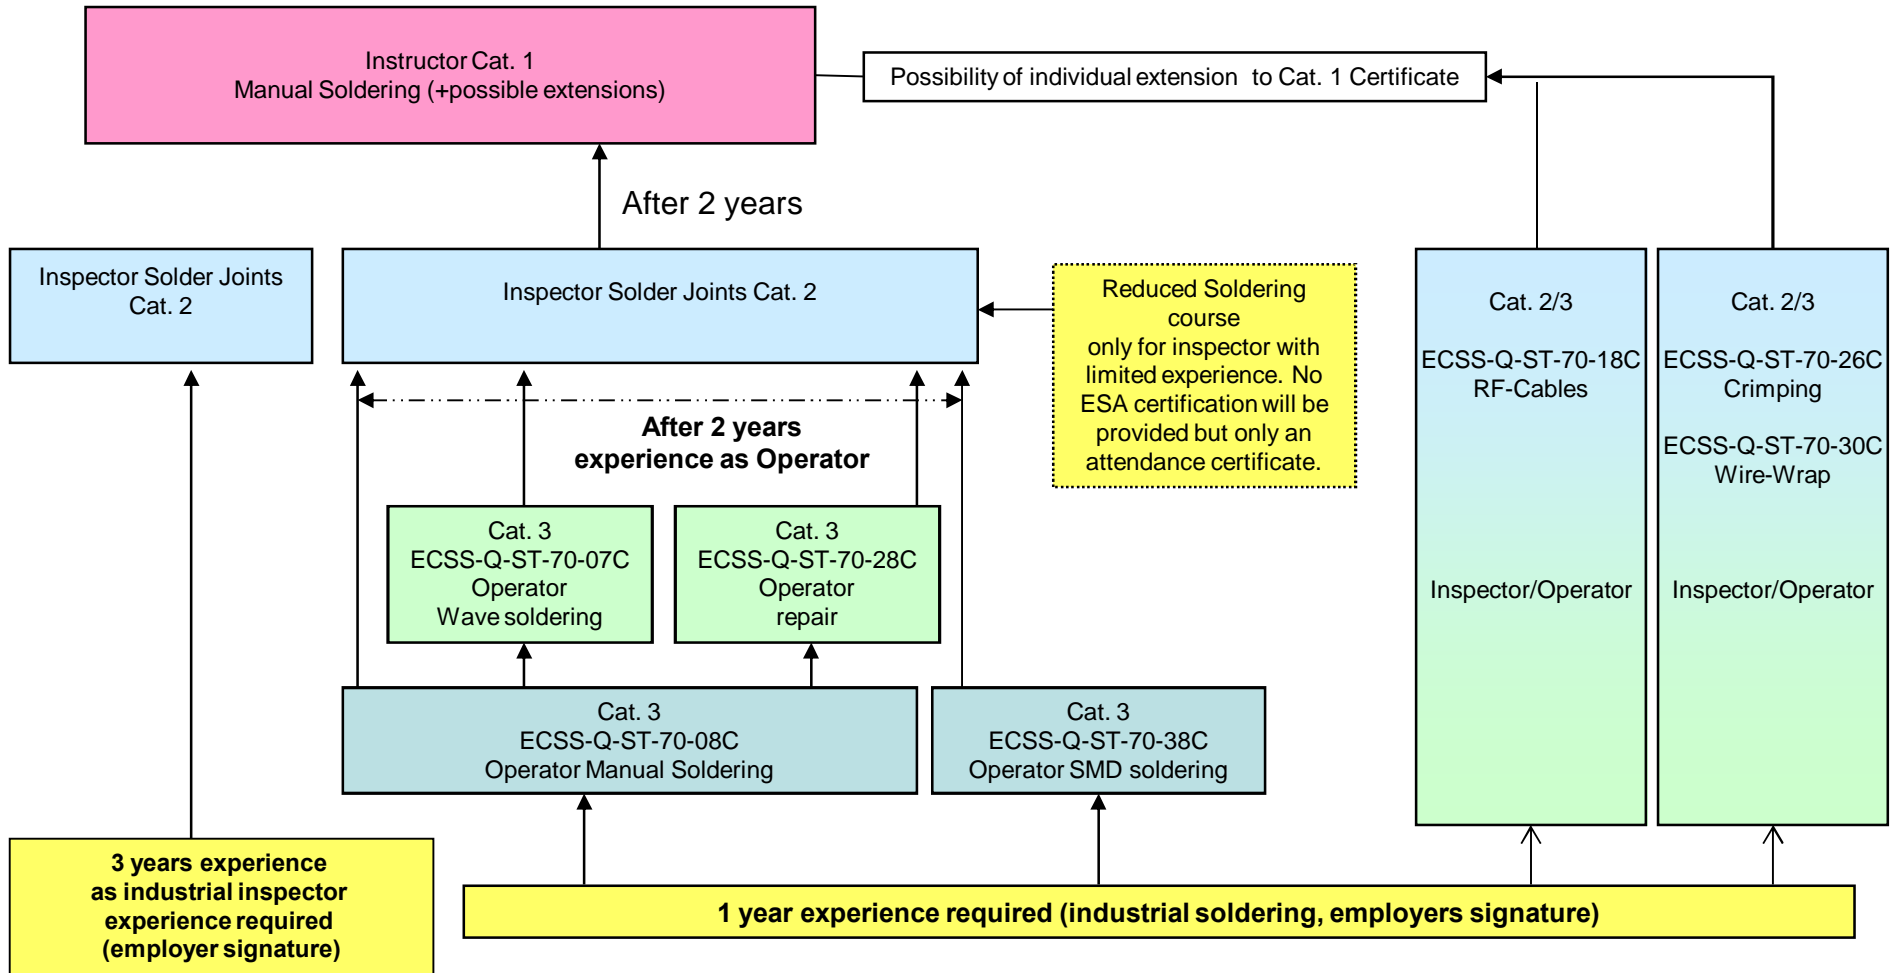

# ESA Training Structure – ESA STR-258 (Skill Training Schools)

## Progression route for certification

Minimum time from cat3 to cat2 and from cat 2 to cat 1 is 2 years

Detailed informations concerning every courses are reported in Annex